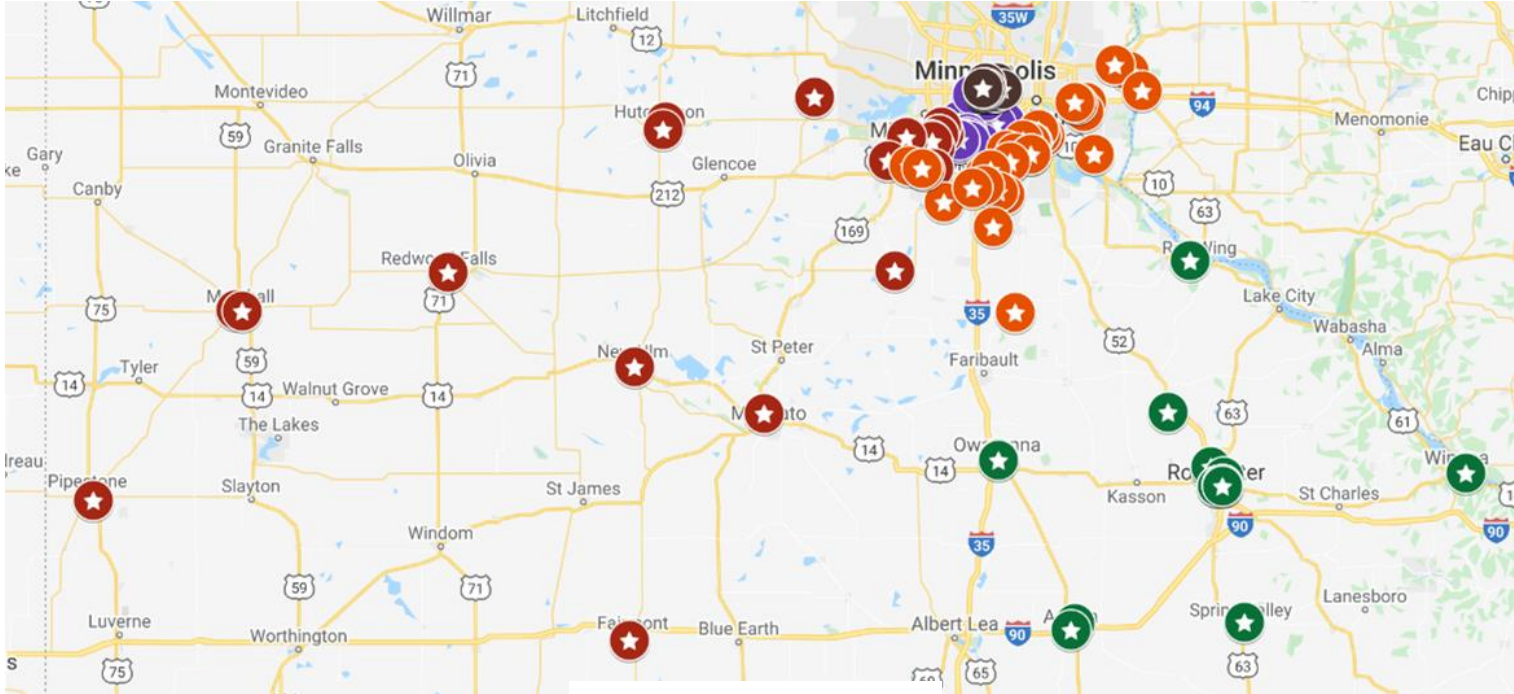

elsea

- Division
- Styled by Division
- C (35) Current alignment
- M (35) 2019-2020
- E (33)
- D (25)
- F (23)

- Division
- Styled by Division
- M (30)
- E (22) Proposed alignment
- F (22) 2020-2021
- D (20)
- N (18)
- C (14)
- Folding (7)

Current alignment 2019-2020

Proposed alignment 2020-2021

- Division
- Styled by Division
- M (30): Purple star
- E (22): Orange star
- F (22): Green star
- D (20): Red star
- N (18): Black star
- C (14): Blue star
- Folding (7): Black star with white outline