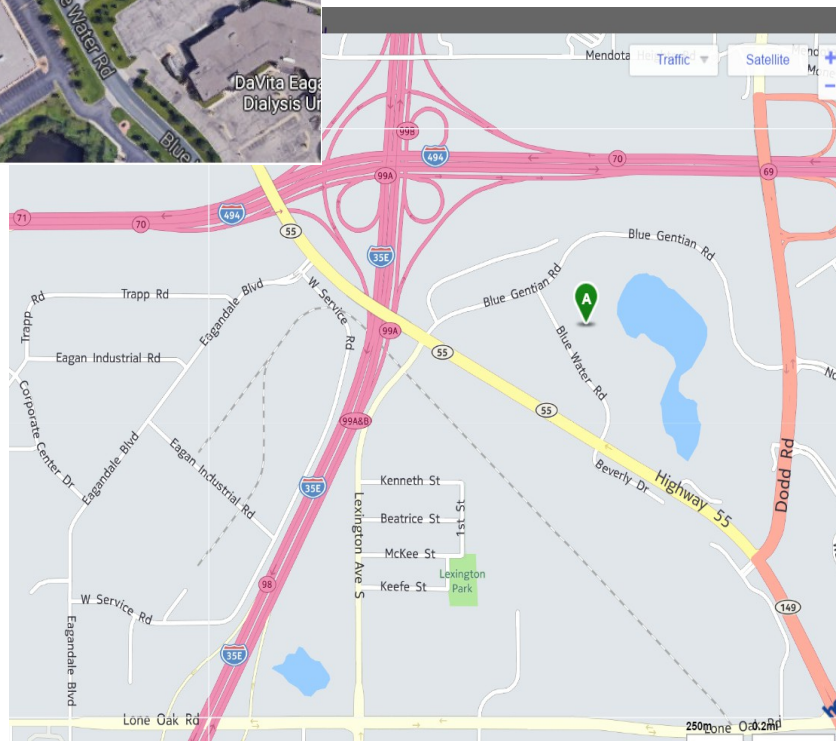

Toastmasters Area 43 Fall 2016 Humorous Speech and Table Topics Contest

When: **Sept. 27 @ 6:00pm – 8:00pm; doors open at 5:30pm**

Where: **Mulcahy Co
2700 Blue Water Rd, #200
Eagan, MN 55121**

Directions

From 494: exit on Dodd Road. Go left at top of ramp. At first light take a right on Blue Gentian Road. Continue to Blue Water Rd, go left, and take a second left to back of building. See corner unit at south end.

From 35E: From 35E exit on Lone Oak Road. Turn east at top of ramp. At the first light, take left on Lexington to 55. Continue through intersection and take first right (after Pan Am Facility) on Blue Waters Rd. Take the second left to back of building. See corner unit at south end.

From 55 Heading East: Go over the Mendota Bridge and past 13. After 13, the second set of lights is Lexington. Take a left at Lexington & Hwy 55 intersection, take first right (after PanAm Facility) on Blue Water Rd. Take the second left into the back of our building. See corner unit at south end.