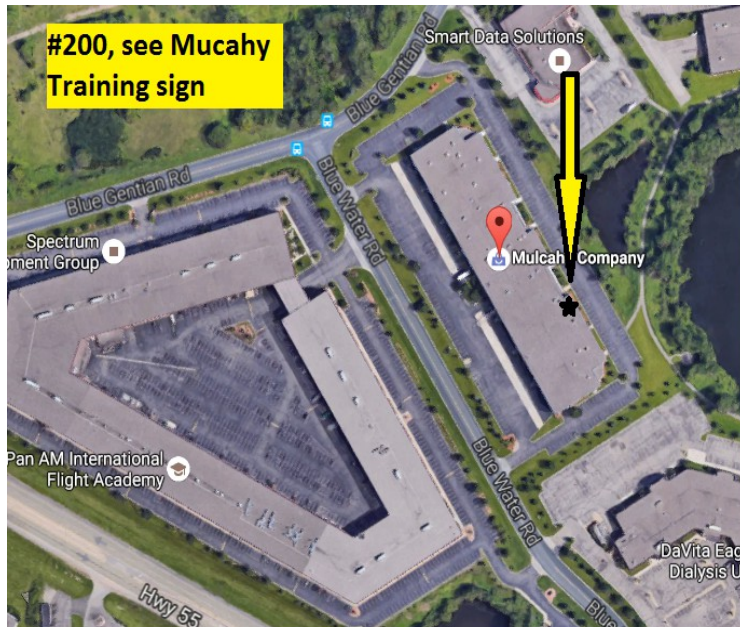

Toastmasters Area 43 Fall 2016 Humorous Speech and Table Topics Contest

When: **Sept. 27 @ 6:00pm – 8:00pm; doors open at 5:30pm**

Where: **Mulcahy Co
2700 Blue Water Rd, #200
Eagan, MN 55121**

Directions

From 494: exit on Dodd Road. Go left at top of ramp. At first light take a right on Blue Gentian Road. Continue to Blue Water Rd, go left, and take a second left to back of building. See corner unit at south end.

From 35E: From 35E exit on Lone Oak Road. Turn east at top of ramp. At the first light, take left on Lexington to 55. Continue through intersection and take first right (after Pan Am Facility) on Blue Waters Rd. Take the second left to back of building. See corner unit at south end.

From 110 Heading West: Take 110 to 149 (Dodd Road) and take a left. Follow 149 over 494 and then take first right onto Blue Gentian Road. Continue to Blue Water Rd and take left. Take the second left to back of building. See corner unit at south end.